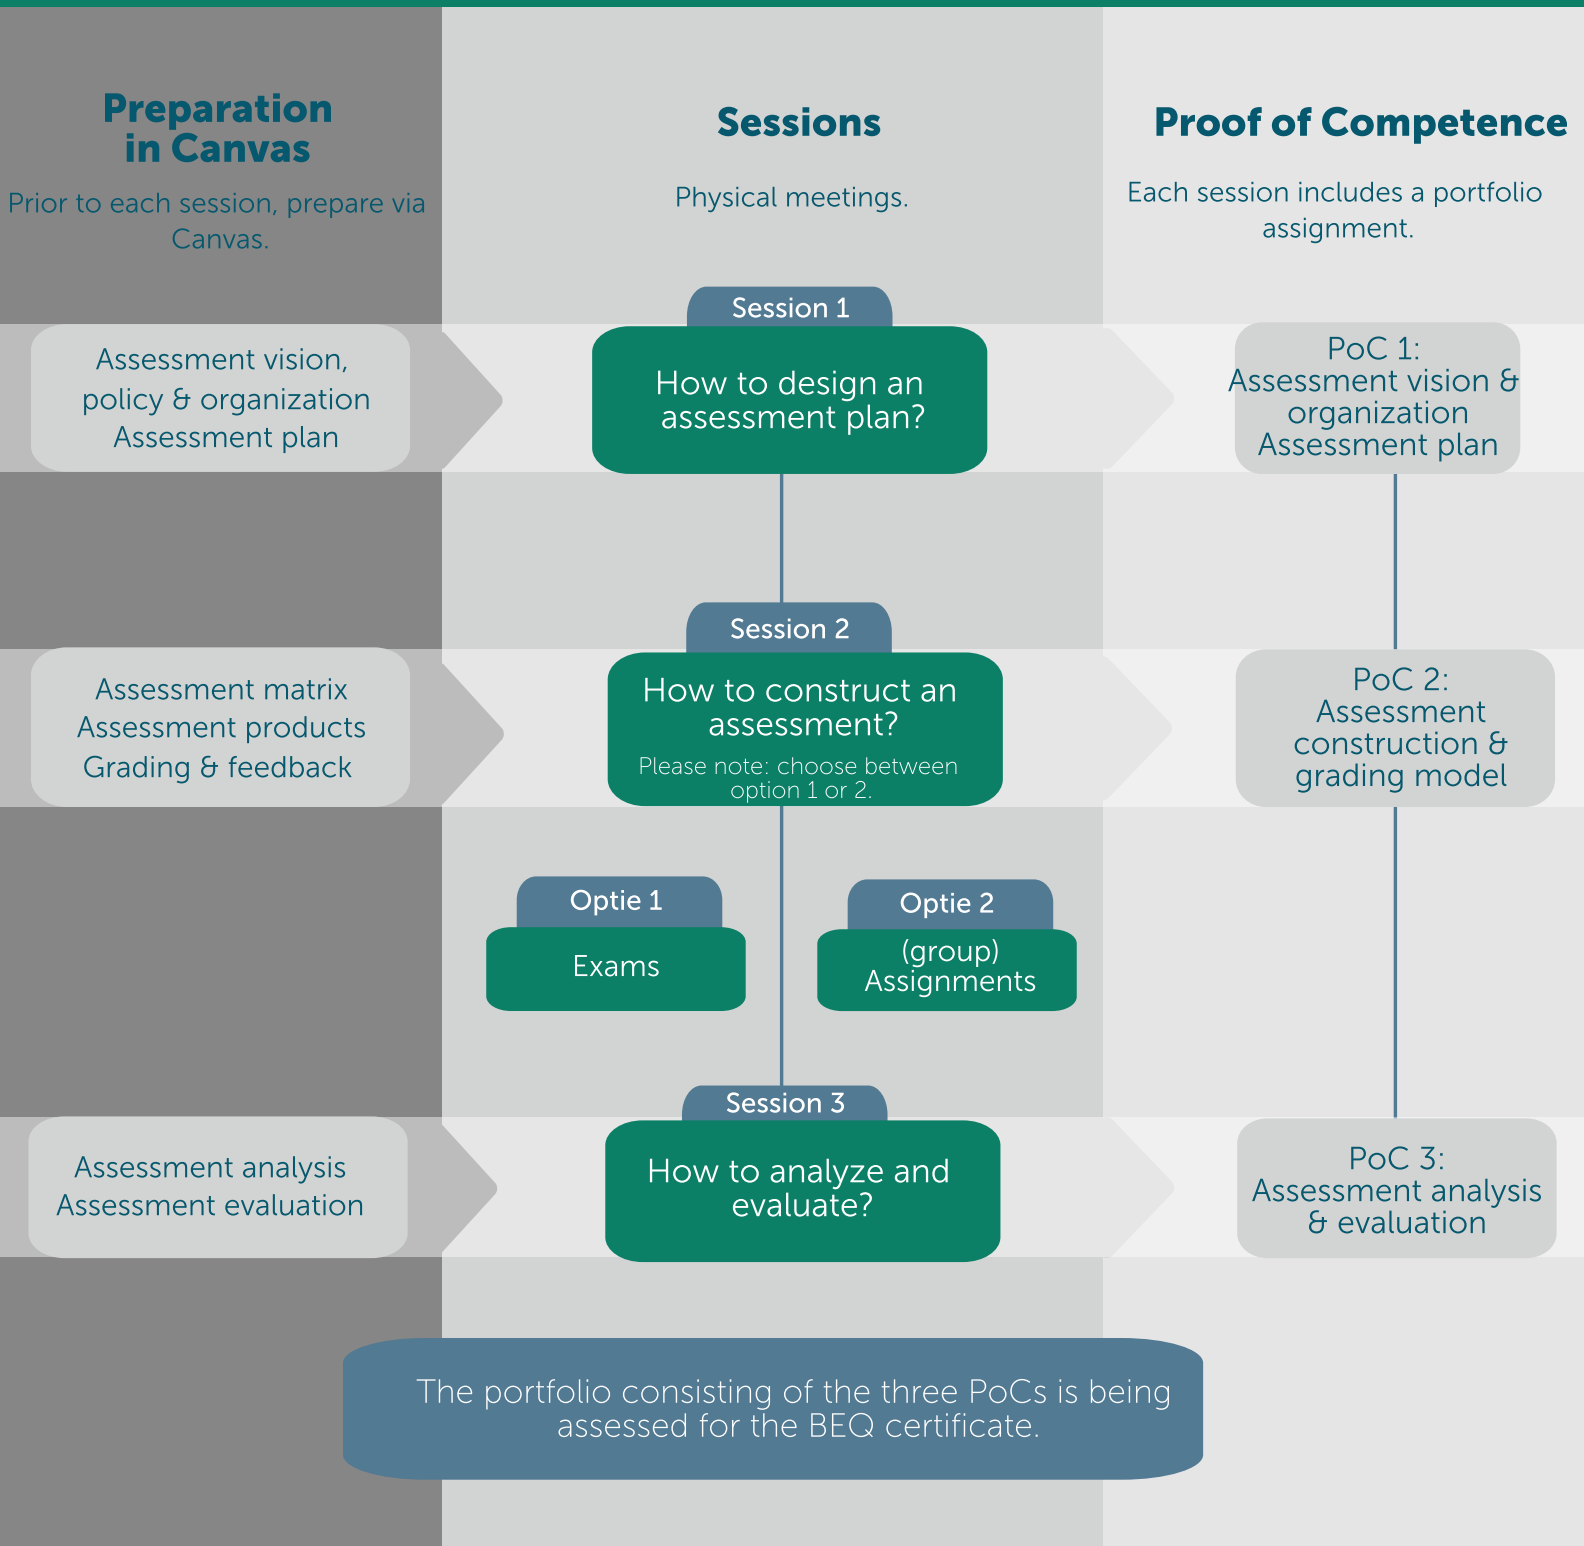

BEQ Trajectory

The EUR Basic Examiner Qualification (BEQ) is a qualification trajectory for teachers who serve as examiners. It is a compact trajectory that focuses on the entire assessment cycle through a series of modules, which you complete with a portfolio.

For more information about the content of the modules and when they are offered, click [here](#).

If you would like to sign up for the BEQ, please complete the [online application form](#). You can select the modules you want to enroll for in the form. For Erasmus MC: send an email to training@risbo.eur.nl.