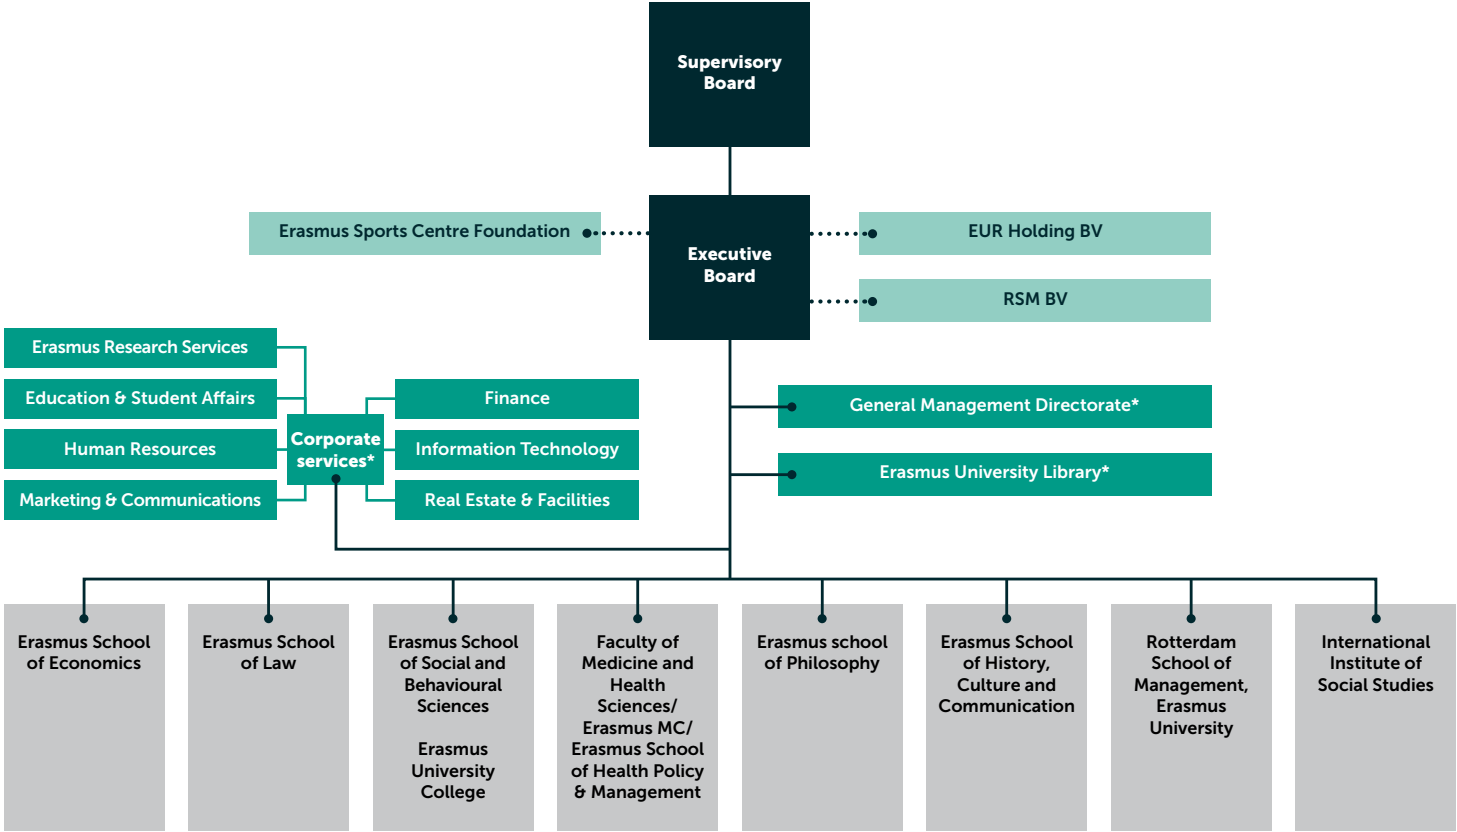

Organisation chart Erasmus University Rotterdam

*The corporate services, General Management Directorate (ABD) and the Erasmus University Library (UB) together with the operational management organisations in the faculties form the Professional Services community.