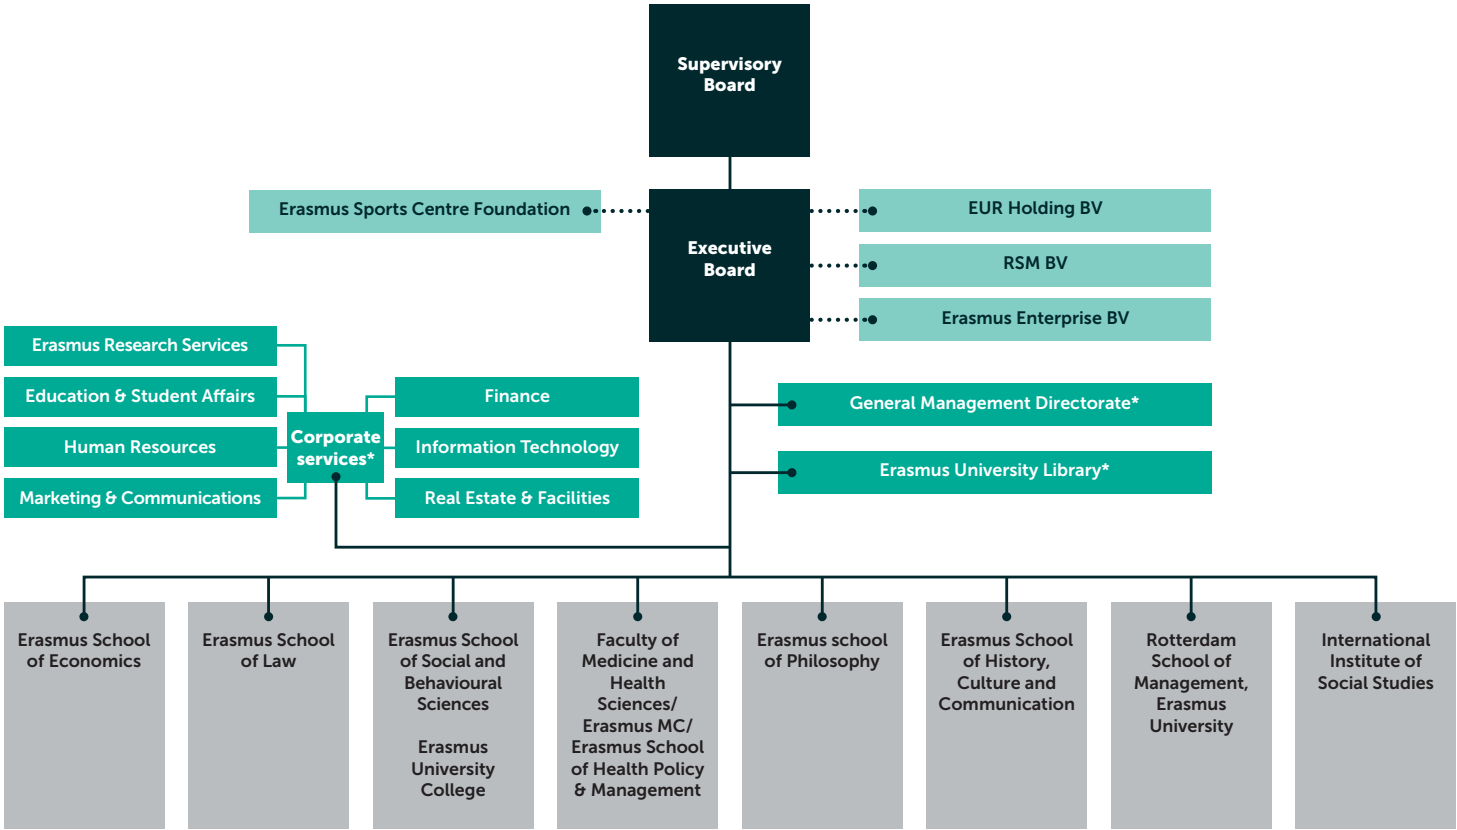

Organisation chart Erasmus University Rotterdam

*The corporate services, General Management Directorate (ABD) and the Erasmus University Library (UB) together with the operational management organisations in the faculties form the Professional Services community.'