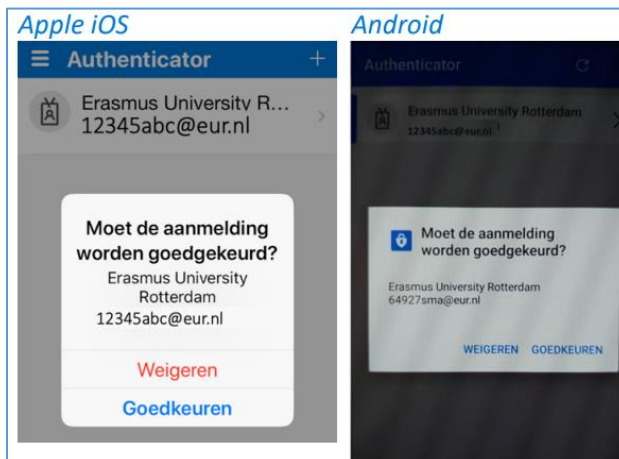

HORA FINITA LOGIN

Login for EUR employees / Inloggen voor EUR medewerkers

Go to <https://horafinita.eur.nl> and then click the button 'Login with erna id / microsection number'

You will be directed to the SURFconext service and asked to select your institution. Select Erasmus University Rotterdam.

Sign in using your ERNA credentials. After this screen you will be asked to approve the sign-in with the Microsoft Authenticator app on your phone.

After approving the sign-in action on your phone, you are now logged into Hora Finita.